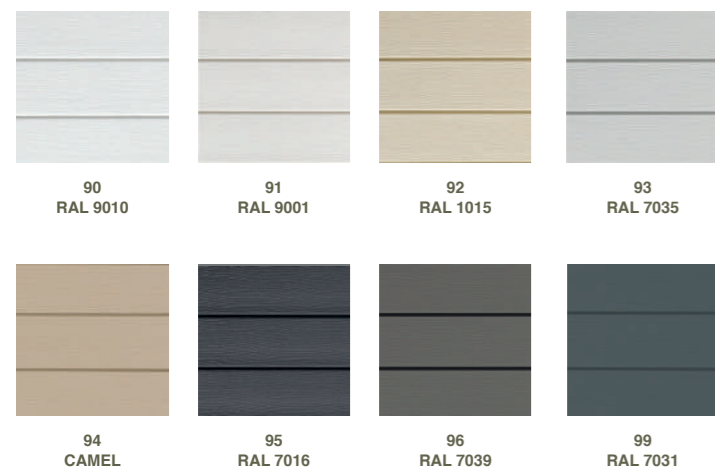

ORIGINAL

Double siding 333 mm
Wood grain structure

The double siding 333 mm is a double model for an even faster installation.

	Item no.	Colours	Length	
Double shiplap 333 mm - woodgrain embossed	523333	90 - RAL 9010 (White) 91 - RAL 9001 (Cream) 92 - RAL 1015 (Sand) 93 - RAL 7035 (Grey) 94 - Camel 95 - RAL 7016 (Anthracite) 96 - RAL 7039 (Quartz grey) 99 - RAL 7031 (Blue grey)	5 m	
Two-part edge trim	524150	90, 91, 92, 93, 94, 95	3 m	
Two-part lacquered aluminium edge trim	524160	91, 92, 93, 94, 95, 96, 99	3 m	
Starter trim	524200	Black	3 m	
Ventilation profile	524250	Black	2,5 m	
Joining profile	524300	90, 91, 92, 93, 94, 95	3 m	
Standard joiner piece (double)	524350	90, 91, 92, 93, 94, 95, 96, 99		
Invisible joiner piece (double)	524351	90, 91, 92, 93, 94, 95, 96, 99		
Two part internal-external corner	524450	90, 91, 92, 93, 94, 95	3 m	
Two-part lacquered aluminium internal-external corner	524460	91, 92, 93, 94, 95, 96, 99	3 m	
Corner profile	524500	90, 91, 92, 93, 94, 95	3 m	
Lacquered aluminium corner profile	524560	91, 92, 93, 94, 95, 96, 99	3 m