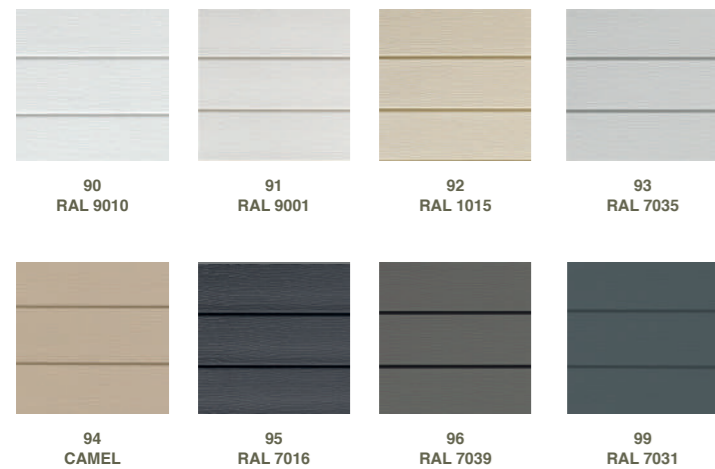

ORIGINAL

Single siding 167 mm
Wood grain structure

The single siding 167 mm is an overlapping model with a natural look.

	Item no.	Colours	Length	
Single siding 167 mm - woodgrain embossed	523167	90 - RAL 9010 (White) 91 - RAL 9001 (Cream) 92 - RAL 1015 (Sand) 93 - RAL 7035 (Grey) 94 - Camel 95 - RAL 7016 (Anthracite) 96 - RAL 7039 (Quartz grey) 99 - RAL 7031 (Blue grey)	5 m	
Two-part edge trim	524150	90, 91, 92, 93, 94, 95	3 m	
Two-part lacquered aluminium edge trim	524160	91, 92, 93, 94, 95, 96, 99	3 m	
Starter trim	524200	Black	3 m	
Ventilation profile	524250	Black	2,5 m	
Joining profile	524300	90, 91, 92, 93, 94, 95	3 m	
Standard joiner piece (single)	524360	90, 91, 92, 93, 94, 95, 96, 99		
Invisible joiner piece (single)	524361	90, 91, 92, 93, 94, 95, 96, 99		
Two-part internal-external corner	524450	90, 91, 92, 93, 94, 95	3 m	
Two-part lacquered aluminium internal-external corner	524460	91, 92, 93, 94, 95, 96, 99	3 m	
Corner profile	524500	90, 91, 92, 93, 94, 95	3 m	
Lacquered aluminium corner profile	524560	91, 92, 93, 94, 95, 96, 99	3 m