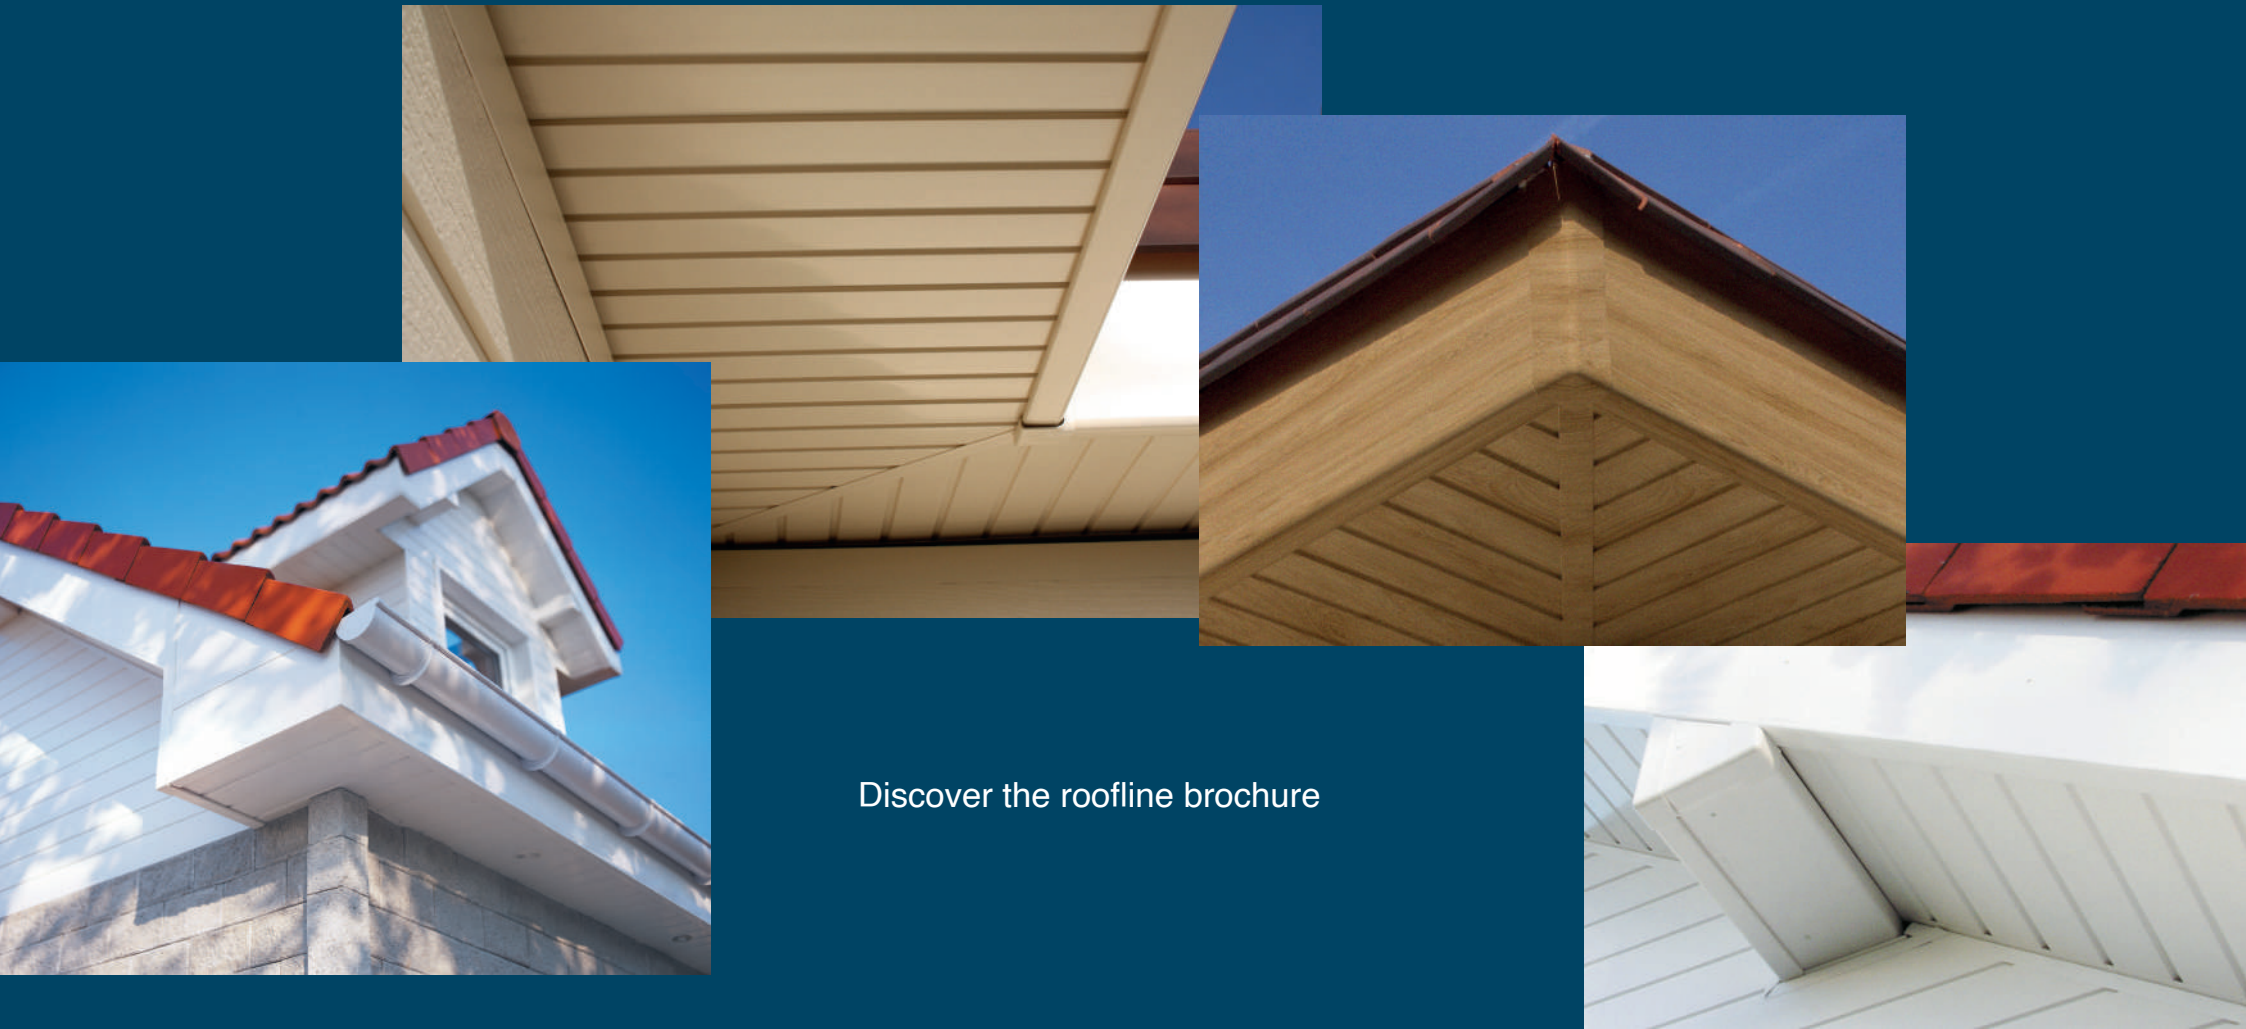

Discover the roofline brochure

DURASID
cladding & roofline

Produced by Plastivan - www.durasid.com

made in Belgium