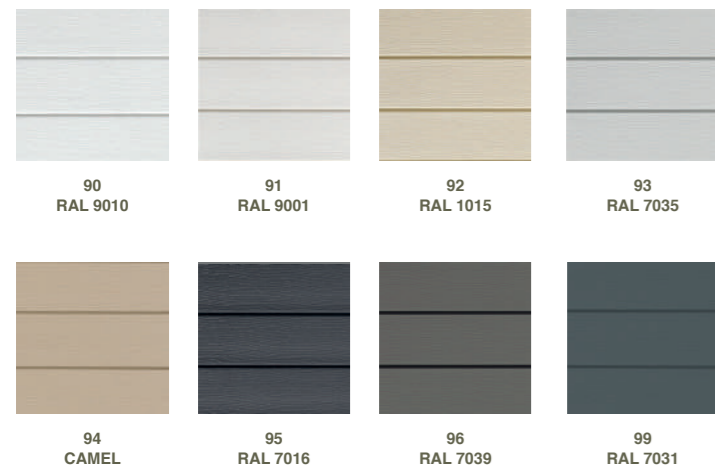

ORIGINAL

Vertical siding 167 mm
Wood grain structure

The vertical siding 167 mm can be installed either horizontally or vertically.

	Item no.	Colours	Length	
Vertical siding 167 mm - woodgrain embossed	524167	90 - RAL 9010 (White) 91 - RAL 9001 (Cream) 92 - RAL 1015 (Sand) 93 - RAL 7035 (Grey) 94 - Camel 95 - RAL 7016 (Anthracite) 96 - RAL 7039 (Quartz grey) 99 - RAL 7031 (Blue grey)	5 m	
Two-part edge trim	524150	90, 91, 92, 93, 94, 95	3 m	
Two-part lacquered aluminium edge trim	524160	91, 92, 93, 94, 95, 96, 99	3 m	
Starter trim	524200	Black	3 m	
Ventilation profile	524250	Black	2,5 m	
Joining profile	524300	90, 91, 92, 93, 94, 95	3 m	
Invisible joiner piece (vertical siding)	524362	90, 91, 92, 93, 94, 95, 96, 99		
Two-part internal-external corner	524450	90, 91, 92, 93, 94, 95	3 m	
Two-part lacquered aluminium internal-external corner	524460	91, 92, 93, 94, 95, 96, 99	3 m	
Corner profile	524500	90, 91, 92, 93, 94, 95	3 m	
Lacquered aluminium corner profile	524560	91, 92, 93, 94, 95, 96, 99	3 m