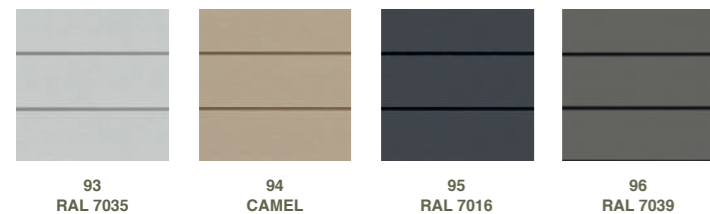

CLASSIC

Siding 250 mm
Fine wood grain structure

The wide panel with fine wood grain structure offers the perfect combination of functionality and aesthetics. The quick and easy installation makes this panel perfect for both renovations and new construction projects, while the modern design ensures a sleek and stylish look.

This panel can be installed both horizontally and vertically.

	Item no.	Colours	Length	
Siding 250 mm - fine structure	527250	93 - RAL 7035 (Grey) 94 - Camel 95 - RAL 7016 (Anthracite) 96 - RAL 7039 (Quartz grey)	5 m	

	Item no	Colours	Length	
Two-part edge trim	524150	93, 94, 95	3 m	
Two-part lacquered aluminium edge trim	524160	93, 94, 95, 96	3 m	
Starte trim	524200	Black	3 m	
Ventilation profile	524250	Black	2,5 m	
Joining profile	524300	93, 94, 95	3 m	
Invisible joiner piece	524391	96		
Two part internal-external corner	524450	93, 94, 95	3 m	
Two part lacquered aluminium internal-external corner	524460	93, 94, 95, 96	3 m	
Corner profile	524500	93, 94, 95	3 m	
Lacquered aluminium corner profile	524560	93, 94, 95, 96	3m